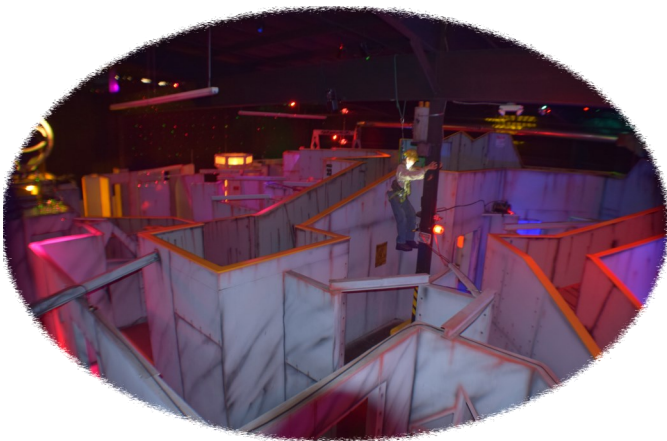

PARTY TILL THE SUN COMES UP!

Looking for a FUN and SAFE alternative for your After Prom Party or Grad Night? We've got you covered!

BASIC LOCK-IN PACKAGE

-  Both Demolition Ball courts from Midnight to 5 a.m.
-  Laser Tag arena from Midnight to 3 a.m.
-  Exclusive access to our facility from Midnight to 5 a.m.

EXTRAS

-  The Heist - Laser Maze
-  Arcade
-  Karaoke
-  Food and Beverage

Our facility can accommodate up to 400 of your closest Besties!

CALL TODAY TO CHECK AVAILABILITY

1875 S Old HWY 94, St. Charles, MO 63303 | www.db-az.com | 636 940 7700